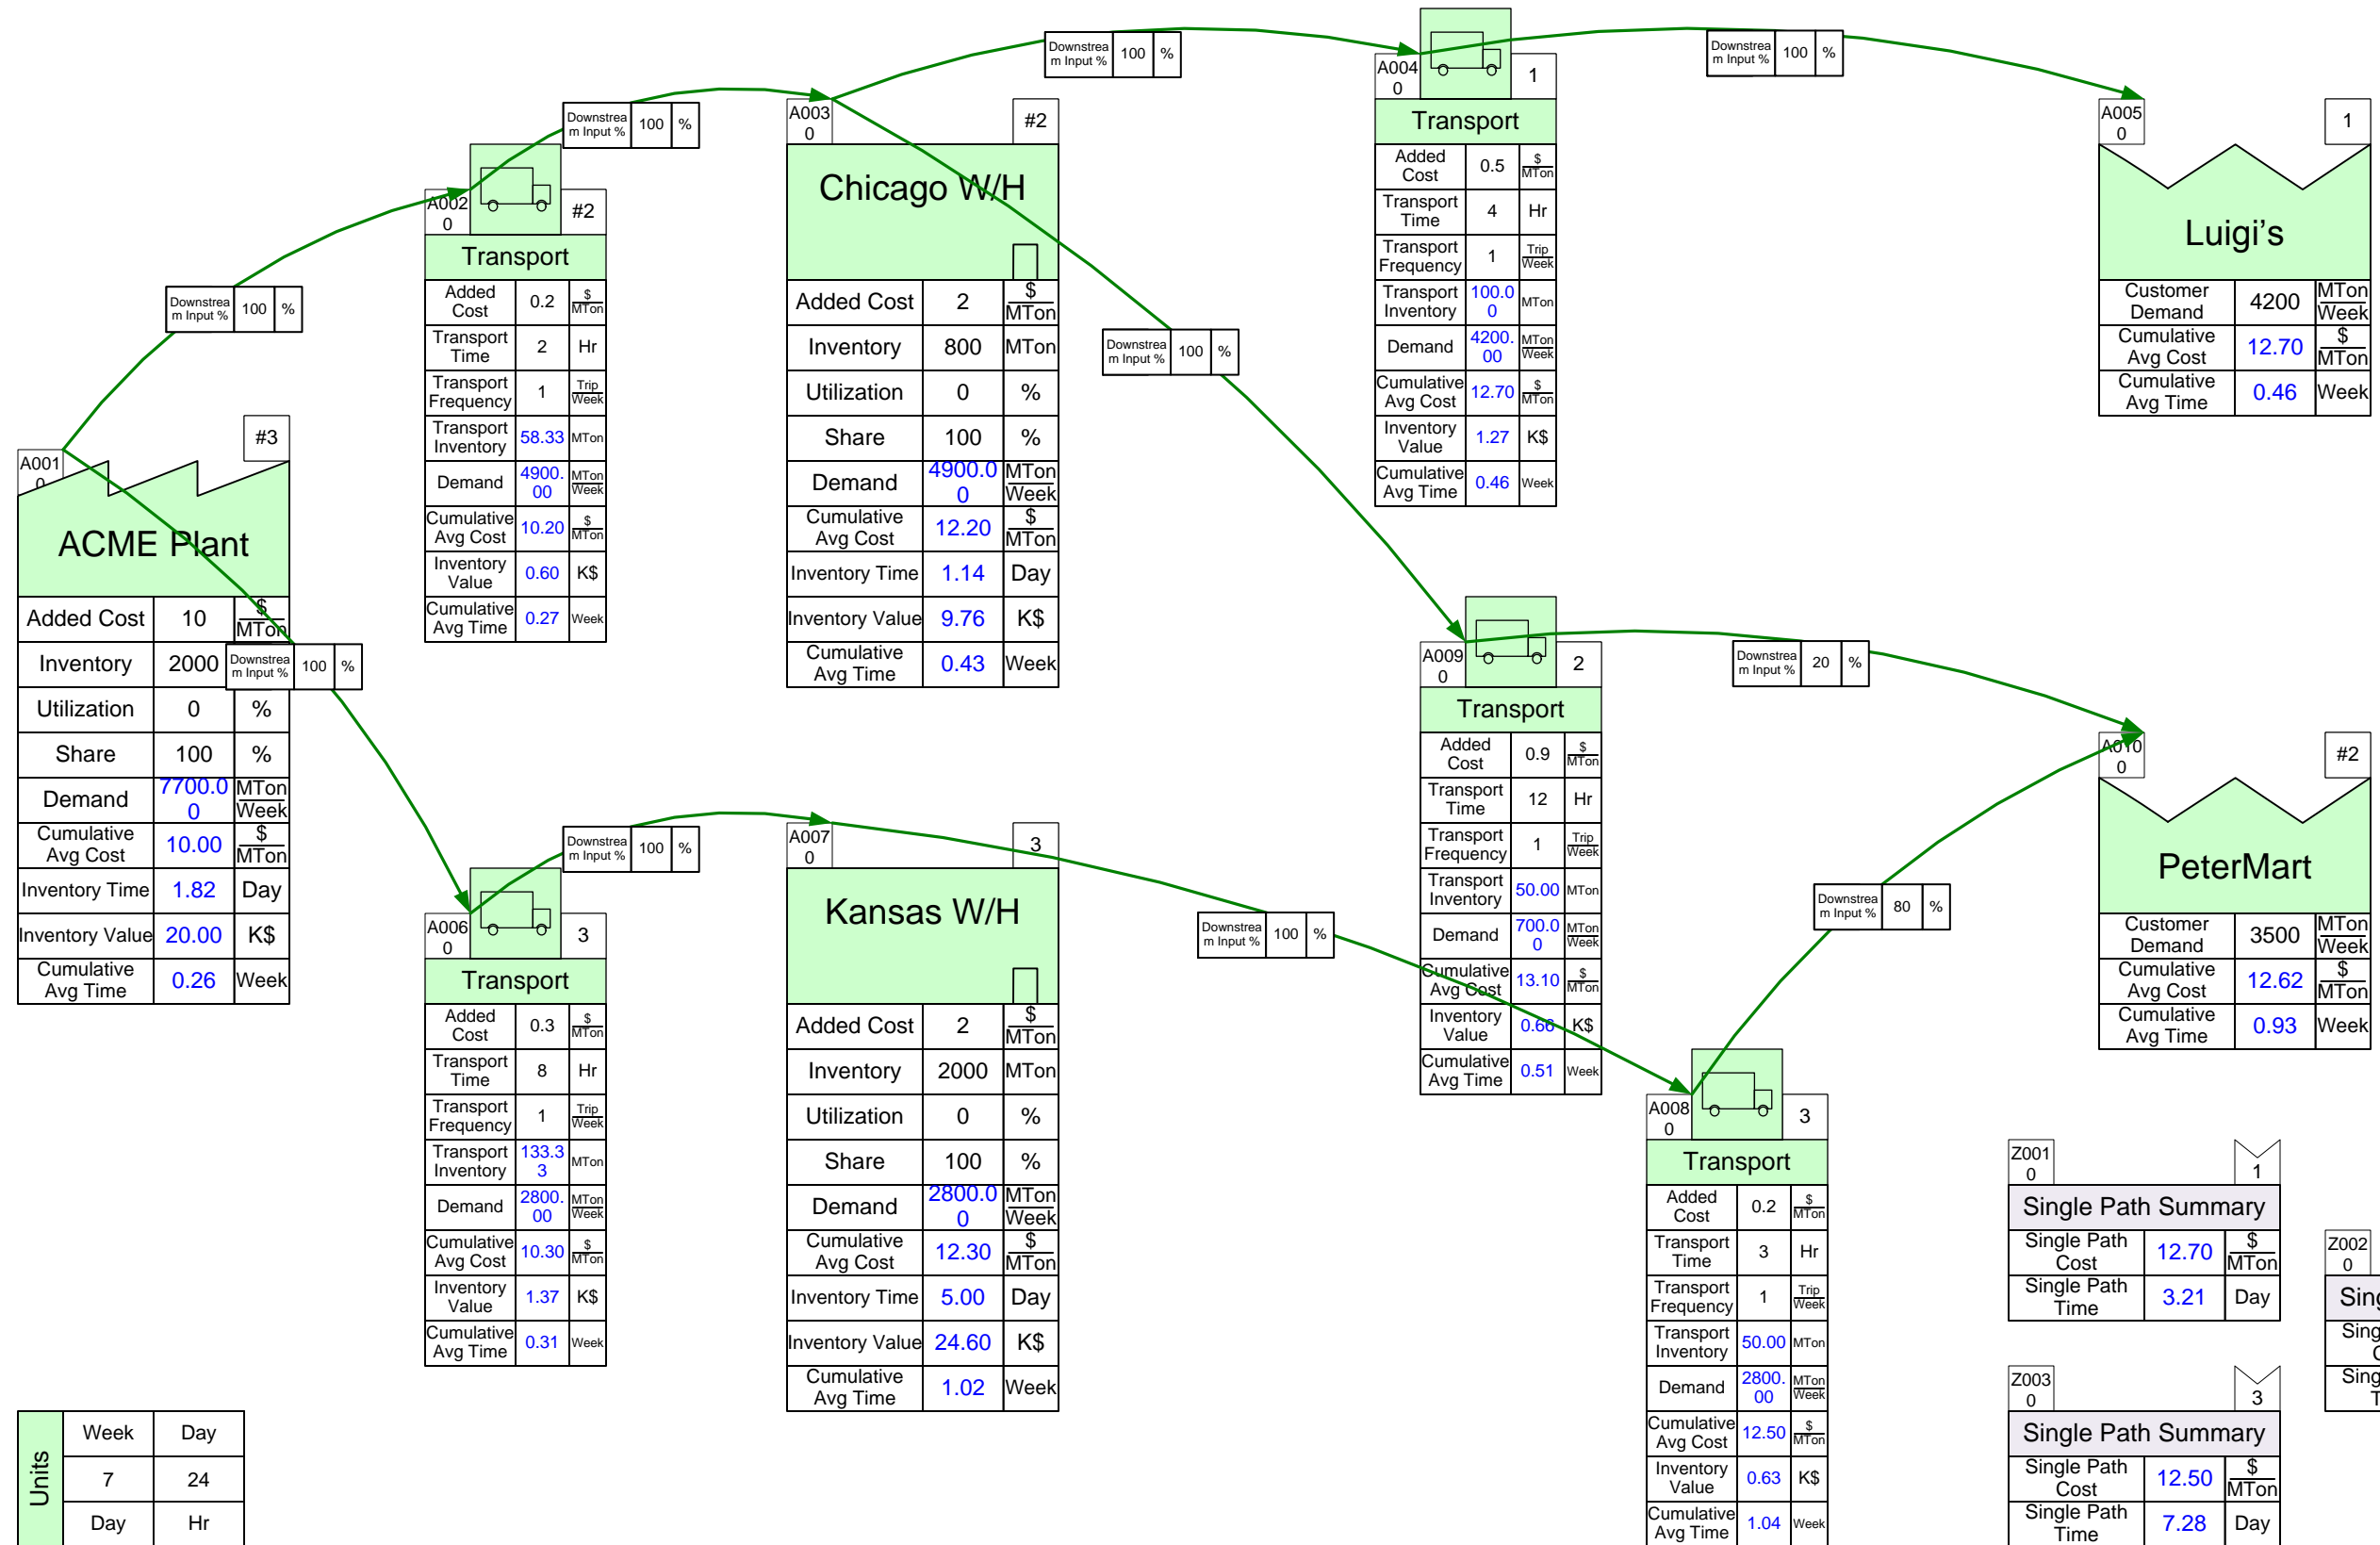

Quick Processing Network

Units	Week	Day
	7	24
	Day	Hr

Z001	0	1
Single Path Summary		
Single Path Cost	12.70	\$/MTon
Single Path Time	3.21	Day

Z002	0	2
Single Path Summary		
Single Path Cost	13.10	\$/MTon
Single Path Time	3.54	Day

Z003	0	3
Single Path Summary		
Single Path Cost	12.50	\$/MTon
Single Path Time	7.28	Day